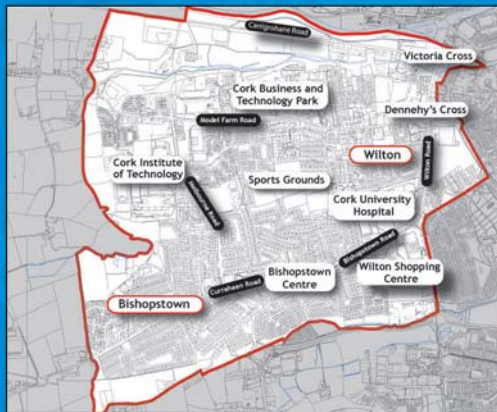

For queries please telephone: 021-4924086

The Draft Plan is also available to download or view on

www.corkcity.ie

What is the Bishopstown & Wilton Area Action Plan

The Draft Plan represents the second stage in the City Council's preparation of an Area Action Plan for Bishopstown and Wilton which will guide the area's development and change over the next decade.

The Bishopstown and Wilton area is a predominately twentieth century residential suburb of Cork City, which is mature and well-established. The area also makes an important contribution to the employment, educational and healthcare needs of Cork City and the wider region.

However, given the pressure for change the area has experienced in recent years, there is a need to provide clear guidance on its future development. The Area Action Plan therefore will seek to reconcile complex planning issues in the area, while defining locations for development and providing a vision for them.

Plan Aim

To provide a coherent and integrated planning and development framework for Bishopstown and Wilton that enables the future orderly and sustainable development of the area

The map below shows the area's covered by the Plan.